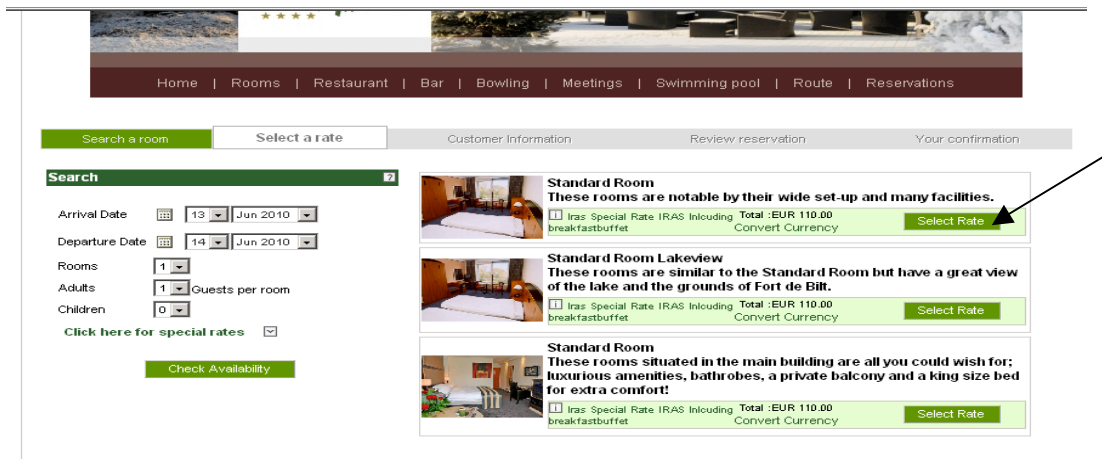

On this page you can choose your roomtype. The press the button **Select Rate**

On the next page you can fill in all your details. Including the credit card number with expiry date for guarantee of your booking.

By finalizing you will receive immediately a confirmation in your email inbox.

Modify / Cancellation

Go to www.mitland.nl

Click for the option English

Click on Reservations

At the bottom of this page you can choose for Cancellation / Modify Reservations

You need to log in with your reservation number and your name.